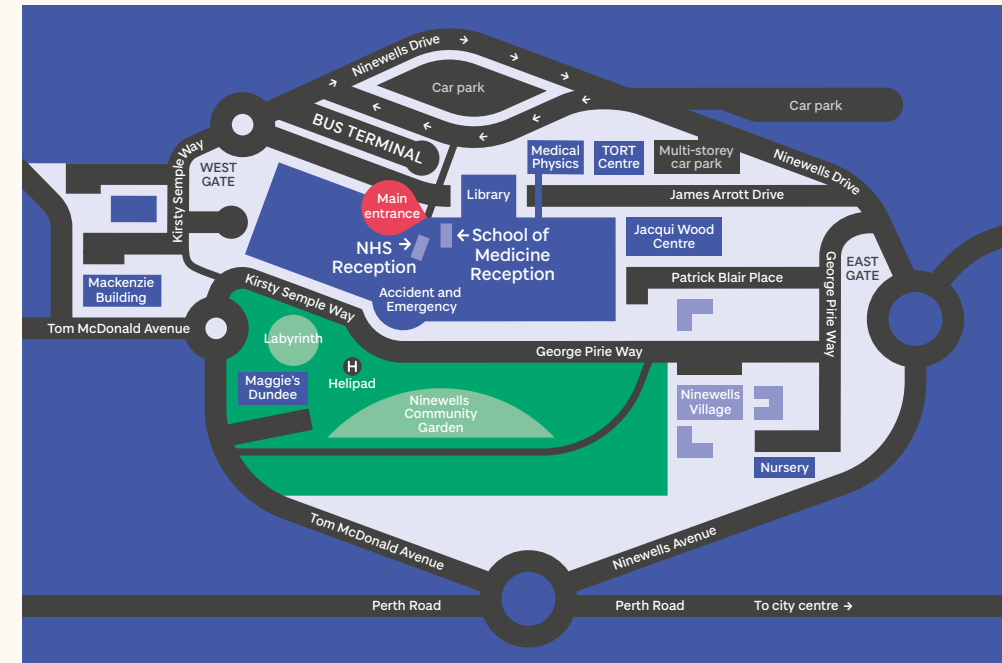

Ninewells 校区 医学院

- Information
- Cycle storage
- Secure cycle storage
- Electric charge points
- Cafe / food
- Shop
- ATM / cash machine
- Accessible entrances
- Accessible parking

Kirkcaldy 校区 护理与健康科学学院