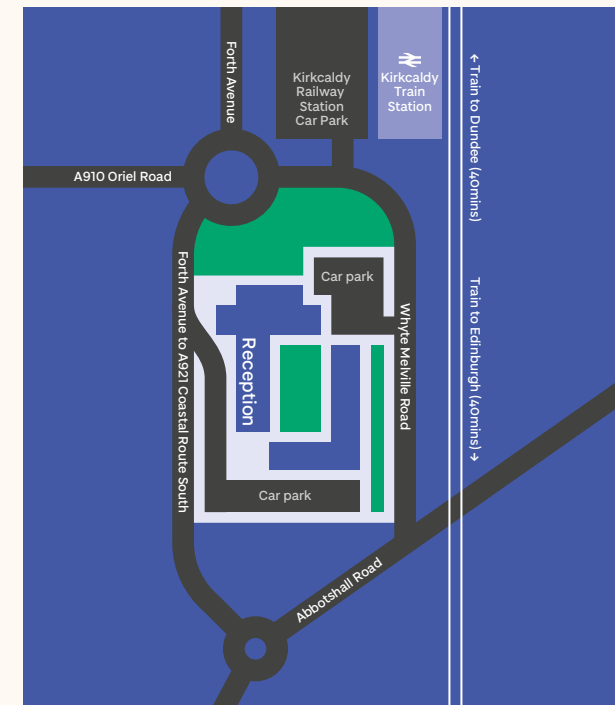

Kirkcaldy 校区 护理与健康科学学院